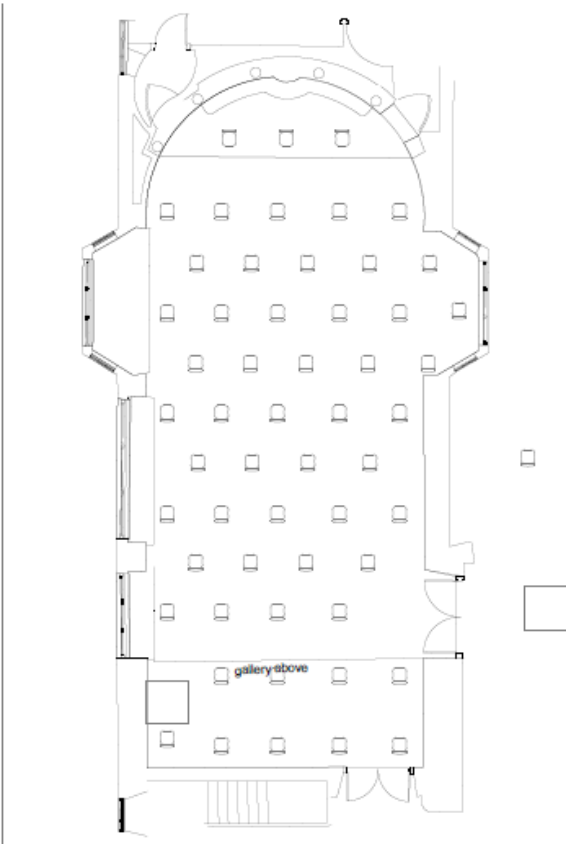

**With a 1-metre
physical distance
guideline:**
43
(+9 in the gallery)