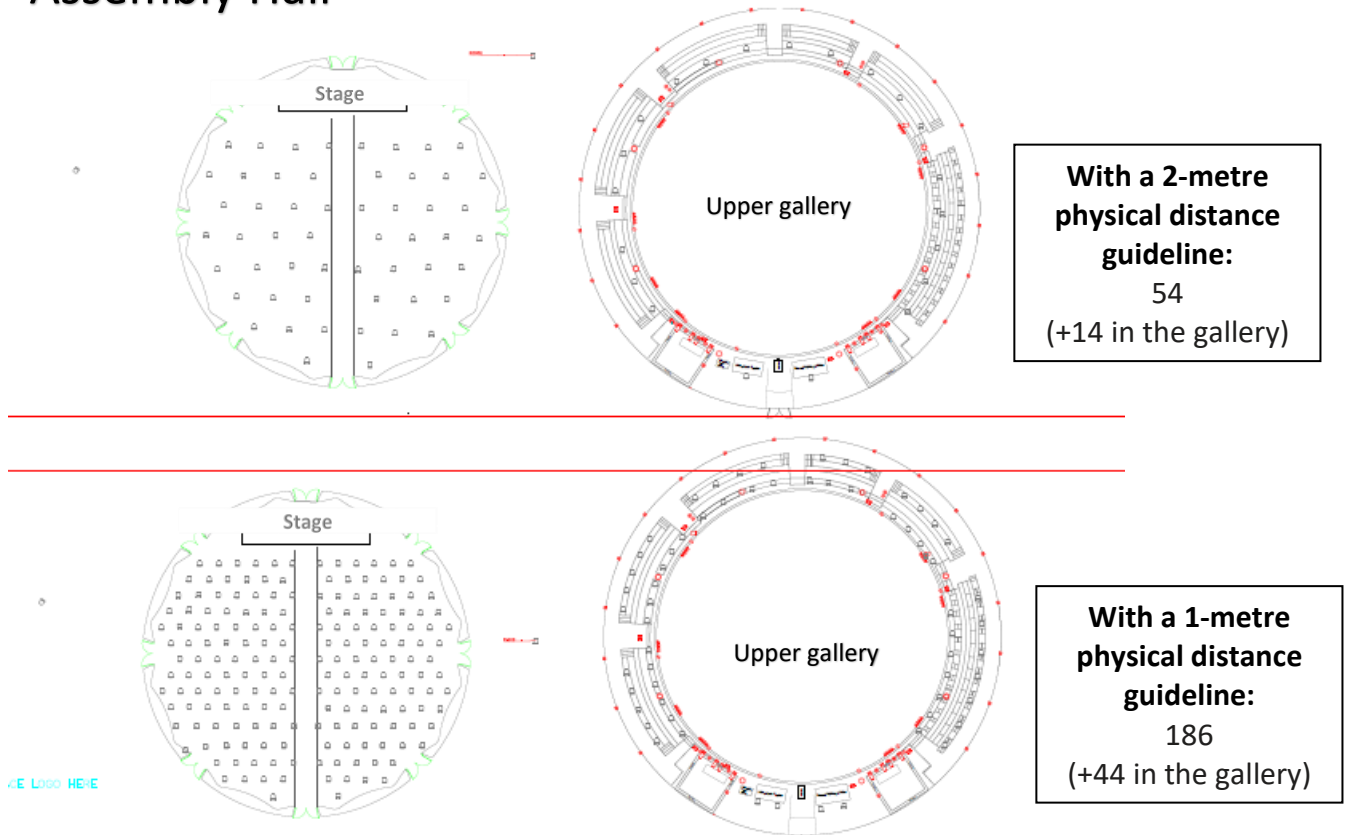

Assembly Hall

Take a virtual tour of the Assembly Hall -

<https://my.matterport.com/show/?m=iz7qm9q243X&sr=.09,.4&ss=585>

Church House Westminster

Dean's Yard, Westminster, London SW1P 3NZ

Telephone: 020 7390 1580 Email: sales@churchhouseconf.co.uk

churchhouseconf.co.uk