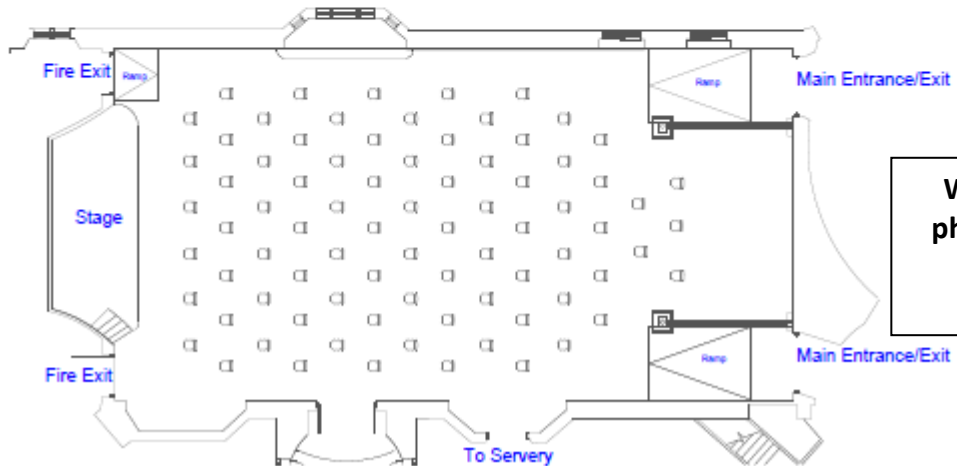

churchhouseconf.co.uk

Hoare Memorial Hall

With a 2-metre physical distance guideline:
32

With a 1-metre physical distance guideline:
79

Take a virtual tour of the Hoare Memorial Hall -

<https://my.matterport.com/show/?m=iz7qm9q243X&sr=-.1,.63&ss=690>