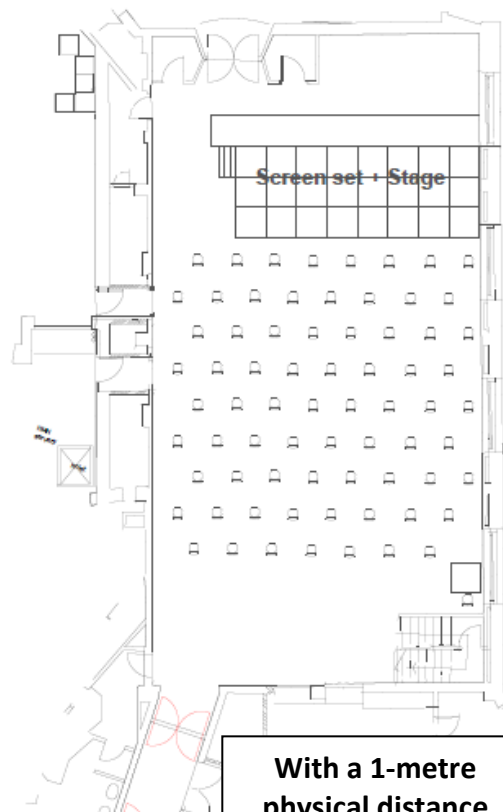

churchhouseconf.co.uk

Hoare Memorial Hall

With a 2-metre physical distance guideline:
32

With a 1-metre physical distance guideline:
79

Take a virtual tour of the Hoare Memorial Hall -

<https://my.matterport.com/show/?m=iz7qm9q243X&sr=-.1,.63&ss=690>

Harvey Goodwin Suite

**With a 2-metre
physical distance
guideline:
22**

**With a 1-metre
physical distance
guideline:
71**

Take a virtual tour of the Harvey Goodwin Suite -
<https://my.matterport.com/show/?m=iz7qm9q243X&sr=-.24,.64&ss=705>