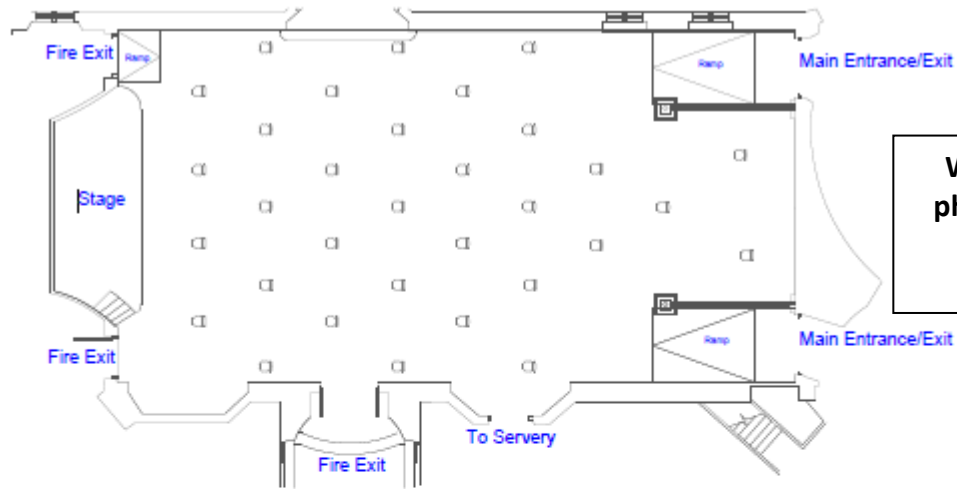

churchhouseconf.co.uk

Hoare Memorial Hall

With a 2-metre physical distance guideline:
32

With a 1-metre physical distance guideline:
79

Take a virtual tour of the Hoare Memorial Hall -

<https://my.matterport.com/show/?m=iz7qm9q243X&sr=-.1,.63&ss=690>