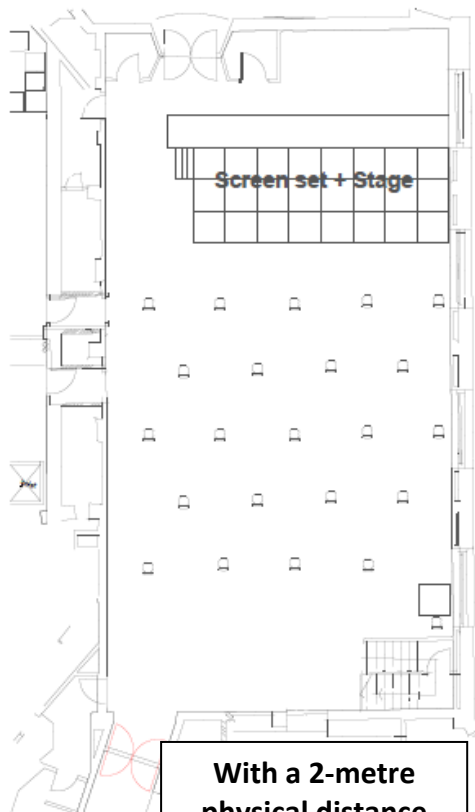

churchhouseconf.co.uk

Hoare Memorial Hall

With a 2-metre physical distance guideline:
32

With a 1-metre physical distance guideline:
79

Take a virtual tour of the Hoare Memorial Hall -

<https://my.matterport.com/show/?m=iz7qm9q243X&sr=-.1,.63&ss=690>

Harvey Goodwin Suite

**With a 2-metre
physical distance
guideline:
22**

**With a 1-metre
physical distance
guideline:
71**

Take a virtual tour of the Harvey Goodwin Suite -
<https://my.matterport.com/show/?m=iz7qm9q243X&sr=-.24,.64&ss=705>