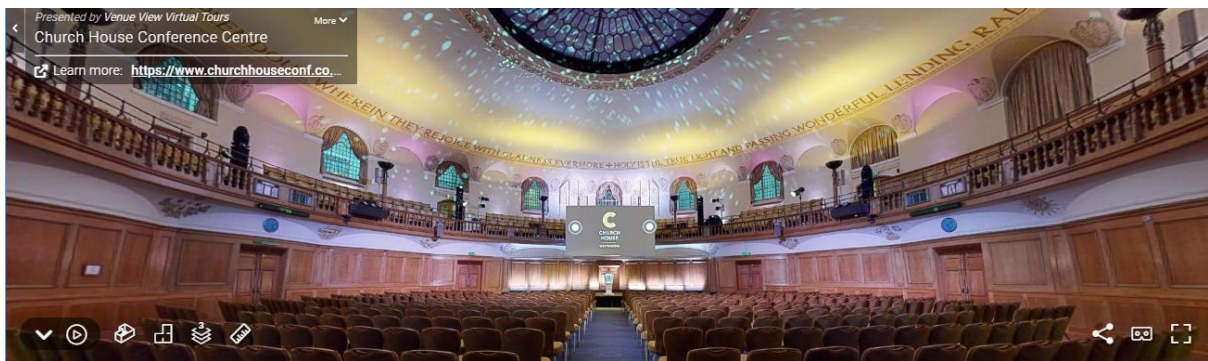

Assembly Hall

Take a virtual tour of the Assembly Hall -

<https://my.matterport.com/show/?m=iz7qm9q243X&sr=.09,.4&ss=585>

Church House Westminster

Dean's Yard, Westminster, London SW1P 3NZ

Telephone: 020 7390 1580 Email: sales@churchhouseconf.co.uk

churchhouseconf.co.uk