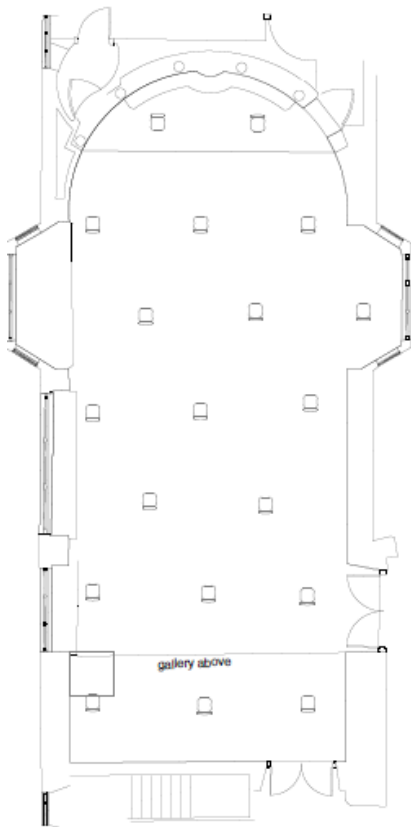

Convocation Hall

**With a 2-metre
physical distance
guideline:**
14
(+3 in the gallery)